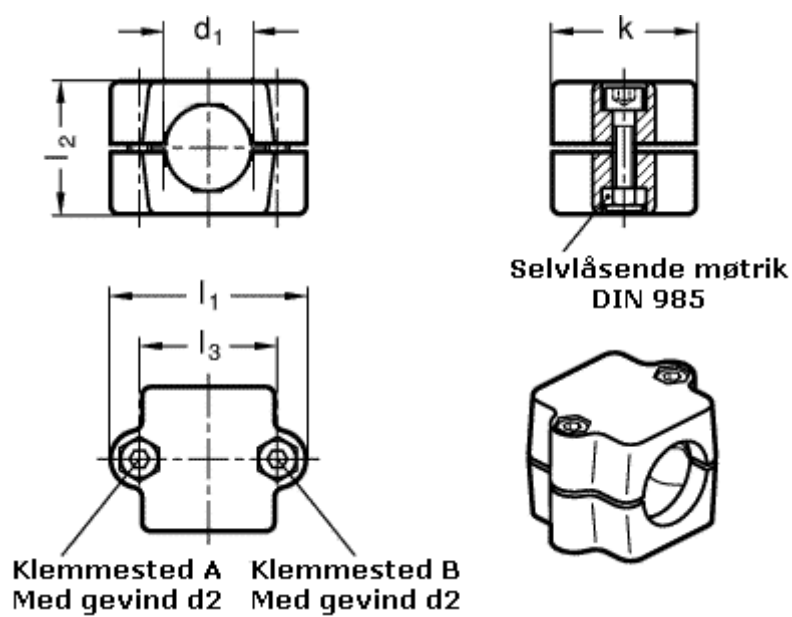

Article number: 20241B48222BL
Description: E+G Tube connector
GN 241-B48-22-BL

Measures

d1 = 48
d2 = M10
k = 76
l1 = 98
l2 = 70
l3 = 73